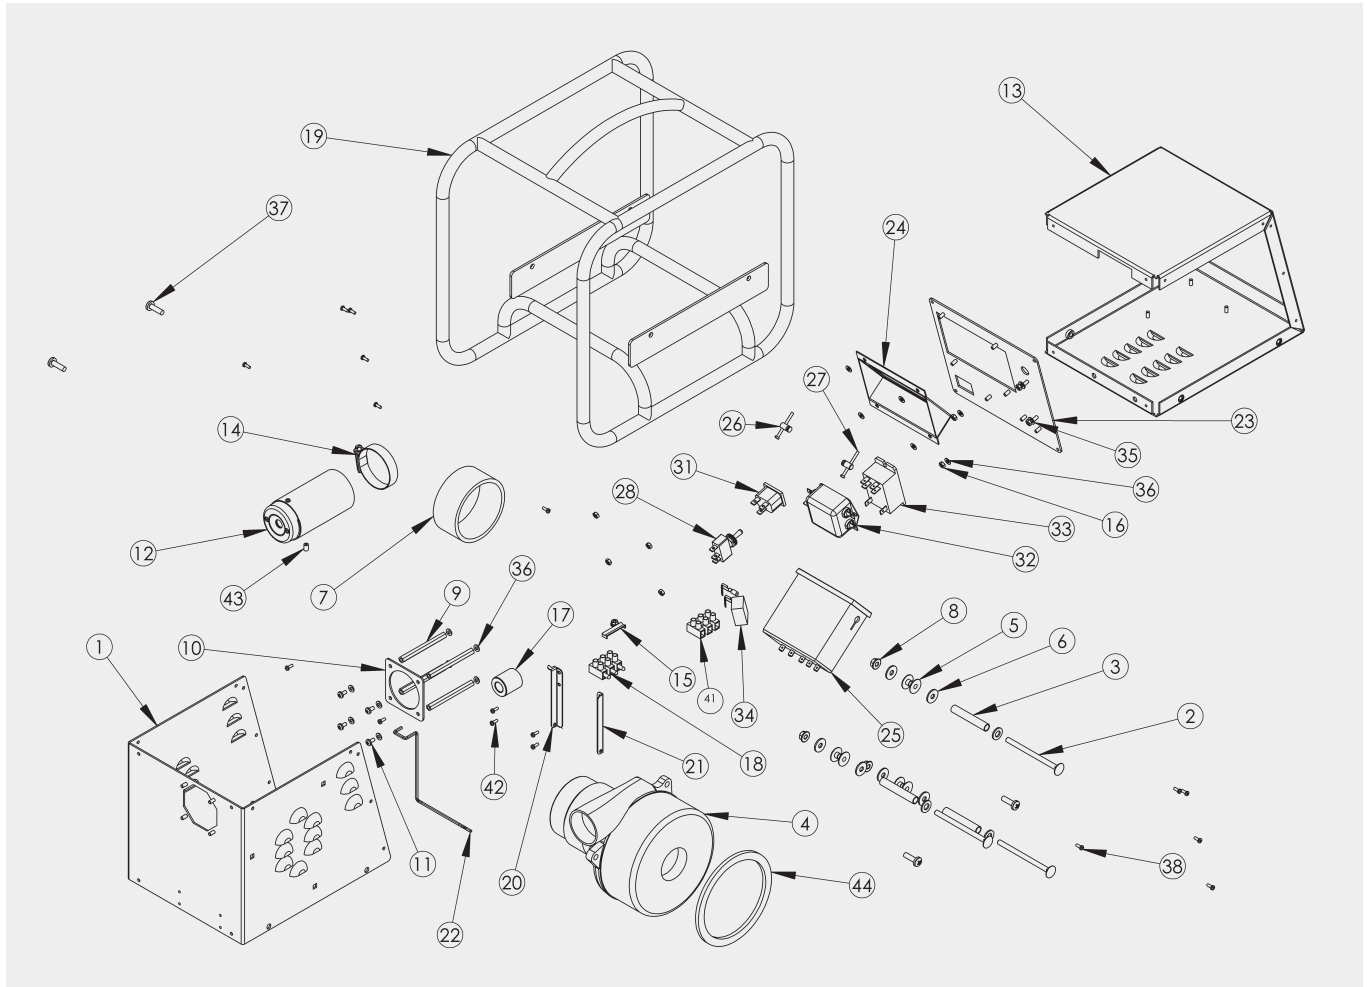

You know when  
you're in safe hands!

[www.killgerm.com](http://www.killgerm.com)

**EXODUS® PARTS DIAGRAM**

**COMPONENTS LIST**

KEY	DESCRIPTION	PART #	QTY				
1	Front Panel	MEXDFRNTP	1	20	Bottle Bracket A	MEXDBOTBA	1
2	Coach Bolt M6 X 90Mm	FSC6901	3	21	Bottle Bracket B	MEXDBOTBB	1
3	Spacer 57.5Mm	MEXDSPACER	3	22	Bottle Lever	MEXDBOTLVRSS	1
4	Motor Assembly	EEXDMOTOR230	1	23	Control Panel	MEXDCNTLP	1
5	Shoulder Washer Nylon	WASHNYLSHLDR	6	24	Timer Housing	MEXDTIMRH	1
6	M6 Washer 18Mm Od St.st	FWA607	6	25	Timer	EEXDTIMER230	1
7	Motor Hose	PEXDMTRHOSE	1	26	Timer Mounting Lug	N/A	2
8	M6 Flange Nut	FFN609	3	28	Toggle Switch 3 Position	ESWITCH3	1
9	M4 X 75Mm Stand Off	STDOFFM4X75PLD	4	31	Iec Inlet Black	ETEMA11X/A	1
10	Nozzle Plate	MEXDNOZP	1	32	Schaffner Filter	EFILTEREXD	1
11	M4 X 8Mm Pozi Pan Screw St.st	FSC4201	4	33	T92p7a22-240 Relay 240Vac 30A	ERELAYDPN0230	1
12	Nozzle Assembly	ANOZLEEXD	1	34	Rifa Capacitor	ECAPACEXD	1
13	Rear Panel	MEDREARP	1	35	M5 Plain Washer	FWA502	2
14	Jubilee Clip 45-60Mm Zinc Plated	FSWD40/60B	1	36	M4 Shakeproof Washer St.st	FWA401	23
15	Flat Tie Holder Fth-11-8-01 Richco	TWNYLHLD	1	37	M6 X 20Mm Pozi Pan Screw St.st	FSC6601	4
16	M4 Nyloc Nut St.st	FNT401	11	38	No6 3/8" Pozi Pan Self Tapper Black	FSC6002	18
17	Ferrite	EFERRITEEXD	1	39	M8 Washer 16Mm Od Bzp	FWA807	3
18	Conn Block Male	ETEMA12M	1	41	Conn Block Female	ETEMA12F	1
19	EXODUS FRAME	MEXDFRAMESLV	1	42	No6 2/8" Pozi Pan Self Tapper St.st	FSC6001	4
				43	Tygon Seal	C-140	1
				44	Motor Gasket Exul/104A	PEXDMTRGSK	1